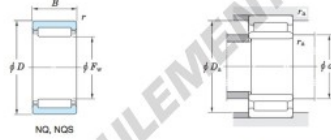

Roulement à rouleaux NQ45-30-JTEKT - NQ45-30-JTEKT

<https://www.123roulement.com/roulement-palier/roulement-rouleaux/rouleaux/nq45-30-jtekt>

Machined ring needle roller bearings **Koyo**
F_W 29 ~ 37 mm

Without inner ring

Boundary dimensions (mm)					Basic load ratings (kN)		Limiting speeds¹⁾ (min⁻¹)		Bearing No.	
F_w	d	D	B	B₁	C_r	C_{0r}	Oil lub.		Without inner ring	
45	40	55	30	—	40.9	86.1	10 000		NQ45/30	
Mounting dimensions (mm)					(Refer.) Mass (kg)		(Refer.) Applicable inner ring No.			
With inner ring					Without inner ring	With inner ring				
	d_s min.	D_s max.	r_s max.	0.6	0.138	0.214				

CARACTÉRISTIQUES PRODUIT

Marque	JTEKT
N° Ean13	3663952483214
Diam. intérieur	45 mm
Diam. intérieur	1.772" inch
Diam. extérieur	55 mm
Diam. extérieur	2.165" inch
Epaisseur	30 mm
Epaisseur	1.181" inch
Poids	138 g
Conditionnement	1

contact@123roulement.com

03 59 36 04 90

CRT4 de Lesquin 60 Rue Du Haut De Sainghin 59273 Fretin FRANCE