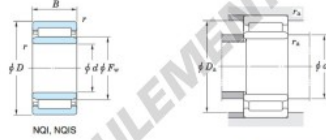

Roulement à rouleaux NQI42-30-JTEKT - NQI42-30-JTEKT

<https://www.123roulement.com/roulement-palier/roulement-rouleaux/rouleaux/nqi42-30-jtekt>

Machined ring needle roller bearings Koyo
F_W 29 – 37 mm
With inner ring

Boundary dimensions (mm)					Basic load ratings (kN)		Limiting speeds¹⁾ (min⁻¹)		Bearing No.		
F_w	d	D	B	B₁	C_r	C_{0r}	Oil lub.	Without inner ring	Without inner ring		
47	42	57	30	—	44.0	96.1	10 000	—	—		
Mounting dimensions (mm)					(Refer.) Mass (kg)		(Refer.) Applicable inner ring No.				
With inner ring					Without inner ring	With inner ring					
NQI42/30					46	53	0.6	—	0.219	—	

CARACTÉRISTIQUES PRODUIT

Marque	JTEKT
N° Ean13	3663952483252
Diam. intérieur	42 mm
Diam. extérieur	57 mm
Épaisseur	30 mm
Poids	219 g
Conditionnement	1

contact@123roulement.com

03 59 36 04 90

CRT4 de Lesquin 60 Rue Du Haut De Sainghin 59273 Fretin FRANCE