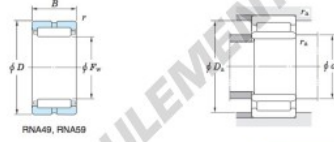

Roulement à rouleaux RNA5908-JTEKT - RNA5908-JTEKT

<https://www.123roulement.com/roulement-palier/roulement-rouleaux/rouleaux/rna5908-jtekt>

Machined ring needle roller bearings ————— Koyo
F_w 29 – 37 mm

Without inner ring

Boundary dimensions (mm)				Basic load ratings (kN)		Limiting speeds¹⁾ (min⁻¹)		Bearing No.
F_w	d	D	B	C_r	C₁₀	Oil lub.	Without inner ring	
48	40	62	30	55.5	91.2	9 400	RNA5908	
Mounting dimensions (mm)				(Refer.) Mass (kg)		(Refer.) Applicable inner ring No.		
With inner ring				Without inner ring	With inner ring			
d₁	D₁	r_s		0.187	0.313	IRM404830		
max.	max.	max.						

CARACTÉRISTIQUES PRODUIT

Marque	JTEKT
N° Ean13	3663952483306
Diam. intérieur	48 mm
Diam. extérieur	62 mm
Épaisseur	30 mm
Poids	187 g
Conditionnement	1

contact@123roulement.com

03 59 36 04 90

CRT4 de Lesquin 60 Rue Du Haut De Sainghin 59273 Fretin FRANCE