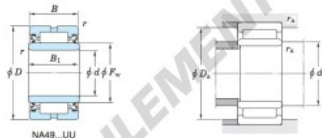

Roulement à rouleaux NA4909UU-JTEKT - NA4909UU-JTEKT

<https://www.123roulement.com/roulement-palier/roulement-rouleaux/rouleaux/na4909uu-jtekt>

Machined ring needle roller bearings Koyo

F_w 29 – 37 mm

With inner ring

Boundary dimensions (mm)					Basic load ratings (kN)		Limiting speed¹⁾ (min⁻¹)	Bearing No.
F_w	d	D	B	B_1	C_r	C_{10}	Oil lub.	Without inner ring
52	45	68	22	23	37.7	56.8	3 800	—
		Mounting dimensions (mm)			(Refer.) Mass (kg)		(Refer.) Applicable inner ring No.	
		With inner ring	d_a max.	D_a max.	r_a max.	Without inner ring	With inner ring	
		NA4909UU	49	64	0.6	—	0.285	IRM455223

CARACTÉRISTIQUES PRODUIT

Marque	JTEKT
N° Ean13	3616060465689
Diam. intérieur	45 mm
Diam. extérieur	68 mm
Épaisseur	22 mm
Poids	285 g
Conditionnement	1

contact@123roulement.com

03 59 36 04 90

CRT4 de Lesquin 60 Rue Du Haut De Sainghin 59273 Fretin FRANCE