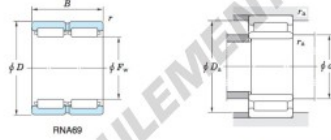

Roulement à rouleaux RNA6909-JTEKT - RNA6909-JTEKT

<https://www.123roulement.com/roulement-palier/roulement-rouleaux/rouleaux/rna6909-jtekt>

Machined ring needle roller bearings ————— **Koyo**
F_W 29 – 37 mm

Without inner ring

Boundary dimensions (mm)				Basic load ratings (kN)		Limiting speeds¹⁾ (min⁻¹)		Bearing No.
F_w	d	D	B	C_r	C_{0r}	Oil lub.		Without inner ring
52	45	68	40	70.7	127.0	8 800		RNA6909
Mounting dimensions (mm)				(Refer.) Mass (kg)		(Refer.) Applicable inner ring No.		
With inner ring				Without inner ring	With inner ring			
d_e min.	D_e max.	r_e max.		0.334	0.495	IRM455240		
49	64	0.6						

CARACTÉRISTIQUES PRODUIT

Marque	JTEKT
N° Ean13	3663952483436
Diam. intérieur	52 mm
Diam. extérieur	68 mm
Épaisseur	40 mm
Poids	334 g
Conditionnement	1

contact@123roulement.com

03 59 36 04 90

CRT4 de Lesquin 60 Rue Du Haut De Sainghin 59273 Fretin FRANCE