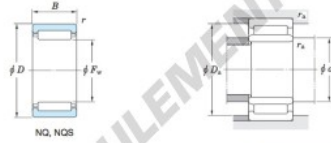

Roulement à rouleaux 55NQ6720A-JTEKT - 55NQ6720A-JTEKT

<https://www.123roulement.com/roulement-palier/roulement-rouleaux/rouleaux/55nq6720a-jtekt>

Machined ring needle roller bearings ————— Koyo
F_W 29 – 37 mm

Without inner ring

Boundary dimensions (mm)				Basic load ratings (kN)		Limiting speeds¹⁾ (min⁻¹)		Bearing No.
F_w	d	D	B	C_r	C_{0r}	Oil lub.	Without inner ring	
55	—	67	20	—	24.1	46.2	8 900	55NQ6720A
Mounting dimensions (mm)				(Refer.) Mass (kg)		(Refer.) Applicable inner ring No.		
With inner ring				Without inner ring	With inner ring			
d_i	D_i	r_a		0.136	—			
max.	max.	max.						
—	—	63	0.6					

CARACTÉRISTIQUES PRODUIT

Marque	JTEKT
N° Ean13	3663952483467
Diam. intérieur	55 mm
Diam. extérieur	67 mm
Épaisseur	20 mm
Poids	136 g
Conditionnement	1

contact@123roulement.com

03 59 36 04 90

CRT4 de Lesquin 60 Rue Du Haut De Sainghin 59273 Fretin FRANCE