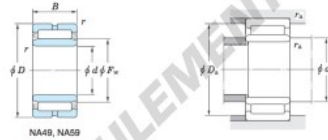

Roulement à rouleaux NA4911R-JTEKT - NA4911R-JTEKT

<https://www.123roulement.com/roulement-palier/roulement-rouleaux/rouleaux/na4911r-jtekt>

Machined ring needle roller bearings **Koyo**
F_W 29 – 37 mm

With inner ring

Boundary dimensions (mm)					Basic load ratings (kN)		Limiting speeds¹⁾ (min⁻¹)		Bearing No.	
F_w	d	D	B	B₁	C_r	C₁₀	Oil lub.	Grease lub.	Without inner ring	
63	55	80	25	—	58.4	99.0	7 300	—	—	
Mounting dimensions (mm)					(Refer.) Mass (kg)		(Refer.) Applicable inner ring No.			
With inner ring					Without inner ring	With inner ring				
NA4911R					60	75	1	0.260	0.401	IRM55G325

CARACTÉRISTIQUES PRODUIT

Marque	JTEKT
N° Ean13	3663952483665
Diam. intérieur	55 mm
Diam. extérieur	80 mm
Épaisseur	25 mm
Poids	401 g
Conditionnement	1

contact@123roulement.com

03 59 36 04 90

CRT4 de Lesquin 60 Rue Du Haut De Sainghin 59273 Fretin FRANCE