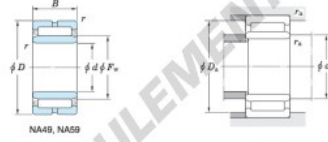

Roulement à rouleaux NA5911-JTEKT - NA5911-JTEKT

<https://www.123roulement.com/roulement-palier/roulement-rouleaux/rouleaux/na5911-jtekt>

Machined ring needle roller bearings ————— Koyo
F_w 29 – 37 mm

With inner ring

Boundary dimensions (mm)				Basic load ratings (kN)		Limiting speeds¹⁾ (min⁻¹)		Bearing No.	
F_w	d	D	B	C_r	C₁₀	Oil lub.	Without inner ring		
63	55	80	34	75.6	138.0	7 300	—		
Mounting dimensions (mm)				(Refer.) Mass (kg)		(Refer.) Applicable inner ring No.			
With inner ring				Without inner ring	With inner ring				
NA5911				60	75	1	0.354	0.545	IRM556334

CARACTÉRISTIQUES PRODUIT

Marque	JTEKT
N° Ean13	3663952483689
Diam. intérieur	55 mm
Diam. extérieur	80 mm
Épaisseur	34 mm
Poids	546 g
Conditionnement	1

contact@123roulement.com

03 59 36 04 90

CRT4 de Lesquin 60 Rue Du Haut De Sainghin 59273 Fretin FRANCE