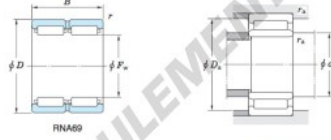

Roulement à rouleaux RNA6911-JTEKT - RNA6911-JTEKT

<https://www.123roulement.com/roulement-palier/roulement-rouleaux/rouleaux/rna6911-jtekt>

Machined ring needle roller bearings ————— **Koyo**
F_w 29 – 37 mm

Without inner ring

Boundary dimensions (mm)				Basic load ratings (kN)		Limiting speeds¹⁾ (min⁻¹)		Bearing No.
F_w	d	D	B	C_r	C₁₀	Oil lub.	Without inner ring	
63	55	80	45	86.7	165.0	7 300	RNA6911	
Mounting dimensions (mm)				(roller) Mass (kg)		(roller) Applicable inner ring No.		
With inner ring				Without inner ring	With inner ring			
	d_i	D_i	r_a	0.458	0.711	IRM55345		
	max.	max.	max.					
	60	75	1					

CARACTÉRISTIQUES PRODUIT

Marque	JTEKT
N° Ean13	3663952483696
Diam. intérieur	63 mm
Diam. extérieur	80 mm
Épaisseur	45 mm
Poids	458 g
Conditionnement	1

contact@123roulement.com

03 59 36 04 90

CRT4 de Lesquin 60 Rue Du Haut De Sainghin 59273 Fretin FRANCE