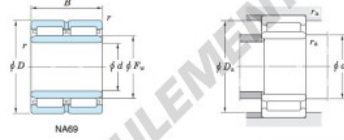

Roulement à rouleaux NA6911-JTEKT - NA6911-JTEKT

<https://www.123roulement.com/roulement-palier/roulement-rouleaux/rouleaux/na6911-jtekt>

Machined ring needle roller bearings ————— **Koyo**
F_w 29 – 37 mm

With inner ring

Boundary dimensions (mm)				Basic load ratings (kN)		Limiting speeds¹⁾ (min⁻¹)		Bearing No.	
F_w	d	D	B	C_r	C₁₀	Oil lub.	Without inner ring		
63	55	80	45	—	86.7	165.0	7 300	—	
Mounting dimensions (mm)				(roller) Mass (kg)		(roller) Applicable inner ring No.			
With inner ring				Without inner ring	With inner ring				
NA6911				60	75	1	0.458	0.711	IRM556345

CARACTÉRISTIQUES PRODUIT

Marque	JTEKT
N° Ean13	3663952483702
Diam. intérieur	55 mm
Diam. extérieur	80 mm
Épaisseur	45 mm
Poids	711 g
Conditionnement	1

contact@123roulement.com

03 59 36 04 90

CRT4 de Lesquin 60 Rue Du Haut De Sainghin 59273 Fretin FRANCE