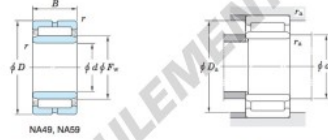

Roulement à rouleaux NA4912-JTEKT - NA4912-JTEKT

<https://www.123roulement.com/roulement-palier/roulement-rouleaux/rouleaux/na4912-jtekt>

Machined ring needle roller bearings ————— Koyo
F_w 29 – 37 mm

With inner ring

Boundary dimensions (mm)					Basic load ratings (kN)		Limiting speeds¹⁾ (min⁻¹)		Bearing No.	
F_w	d	D	B	B₁	C_r	C₁₀	Oil lub.	Grease lub.	Without inner ring	With inner ring
68	60	85	25	—	1	45.8	93.3	9 900	—	—
		Mounting dimensions (mm)			(Refer.) Mass (kg)		(Refer.) Applicable inner ring No.			
		With inner ring	d_a max.	D_a max.	r_a max.	Without inner ring	With inner ring			
		NA4912	65	80	1	0.310	0.459	IRM00825		

CARACTÉRISTIQUES PRODUIT

Marque	JTEKT
N° Ean13	3663952483733
Diam. intérieur	60 mm
Diam. extérieur	85 mm
Épaisseur	25 mm
Poids	459 g
Conditionnement	1

contact@123roulement.com

03 59 36 04 90

CRT4 de Lesquin 60 Rue Du Haut De Sainghin 59273 Fretin FRANCE