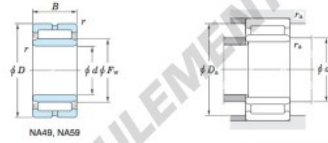

Roulement à rouleaux NA5912-JTEKT - NA5912-JTEKT

<https://www.123roulement.com/roulement-palier/roulement-rouleaux/rouleaux/na5912-jtekt>

Machined ring needle roller bearings Koyo

F_w 29 – 37 mm

With inner ring

Boundary dimensions (mm)					Basic load ratings (kN)		Limiting speeds¹⁾ (min⁻¹)		Bearing No.
F_w	d	D	B	B_1	C_r	C_{10}	Oil lub.	Grease lub.	Without inner ring
68	60	85	34	—	79.2	150.0	6 800	—	—
		Mounting dimensions (mm)			(Refer.) Mass (kg)		(Refer.) Applicable inner ring No.		
		With inner ring	d_a max.	D_a max.	r_a max.	Without inner ring	With inner ring		
		NA5912	65	80	1	0.380	0.587	IRM60834	

CARACTÉRISTIQUES PRODUIT

Marque	JTEKT
N° Ean13	3663952483757
Diam. intérieur	60 mm
Diam. extérieur	85 mm
Épaisseur	34 mm
Poids	587 g
Conditionnement	1

contact@123roulement.com

03 59 36 04 90

CRT4 de Lesquin 60 Rue Du Haut De Sainghin 59273 Fretin FRANCE