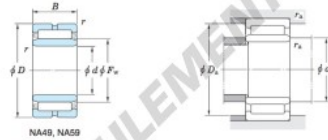

Roulement à rouleaux NA4915-JTEKT - NA4915-JTEKT

<https://www.123roulement.com/roulement-palier/roulement-rouleaux/rouleaux/na4915-jtekt>

Machined ring needle roller bearings Koyo

F_w 29 – 37 mm

With inner ring

Boundary dimensions (mm)				Basic load ratings (kN)		Limiting speeds¹⁾ (min⁻¹)		Bearing No.	
F_w	d	D	B	C_r	C_{10}	Oil lub.	Without inner ring		
85	75	105	30	88.0	164.0	5 400	—		
Mounting dimensions (mm)				(roller) Mass (kg)		(roller) Applicable inner ring No.			
With inner ring				Without inner ring	With inner ring				
NA4915				80	100	1	0.507	0.773	IRM758530

CARACTÉRISTIQUES PRODUIT

Marque	JTEKT
N° Ean13	3663952483917
Diam. intérieur	75 mm
Diam. extérieur	105 mm
Épaisseur	30 mm
Poids	773 g
Conditionnement	1

contact@123roulement.com

03 59 36 04 90

CRT4 de Lesquin 60 Rue Du Haut De Sainghin 59273 Fretin FRANCE