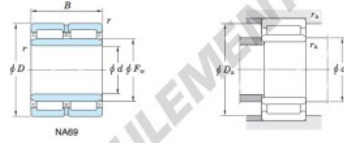

Roulement à rouleaux NA6915-JTEKT - NA6915-JTEKT

<https://www.123roulement.com/roulement-palier/roulement-rouleaux/rouleaux/na6915-jtekt>

Machined ring needle roller bearings **Koyo**
F_W 29 – 37 mm

With inner ring

Boundary dimensions (mm)					Basic load ratings (kN)		Limiting speeds¹⁾ (min⁻¹)		Bearing No.	
F_w	d	D	B	B₁	C_r	C₁₀	Oil lub.	Without inner ring		
85	75	105	54	—	135.0	283.0	5 400	—		
Mounting dimensions (mm)					(roller) Mass (kg)		(roller) Applicable inner ring No.			
With inner ring					Without inner ring	With inner ring				
NA6915					80	100	1	0.866	1.44	IRM758554

CARACTÉRISTIQUES PRODUIT

Marque	JTEKT
N° Ean13	3663952483955
Diam. intérieur	75 mm
Diam. extérieur	105 mm
Épaisseur	54 mm
Poids	1440 g
Conditionnement	1

contact@123roulement.com

03 59 36 04 90

CRT4 de Lesquin 60 Rue Du Haut De Sainghin 59273 Fretin FRANCE