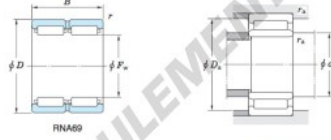

Roulement à rouleaux RNA6916-JTEKT - RNA6916-JTEKT

<https://www.123roulement.com/roulement-palier/roulement-rouleaux/rouleaux/rna6916-jtekt>

Machined ring needle roller bearings **Koyo**
F_W 29 ~ 37 mm

Without inner ring

Boundary dimensions (mm)					Basic load ratings (kN)		Limiting speeds¹⁾ (min⁻¹)		Bearing No.
F_w	d	D	B	B₁	C_r	C₁₀	Oil lub.		Without inner ring
90	80	110	54	—	140.0	304.0	5 100		RNA6916
		Mounting dimensions (mm)			(roller) Mass (kg)		(roller)		Applicable inner ring No.
		d₁	D₁	r_s	Without inner ring	With inner ring	Without inner ring	With inner ring	
		85	105	1	0.916	1.46	IRM809054		

CARACTÉRISTIQUES PRODUIT

Marque	JTEKT
N° Ean13	3663952484006
Diam. intérieur	90 mm
Diam. extérieur	110 mm
Épaisseur	54 mm
Poids	916 g
Conditionnement	1

contact@123roulement.com

03 59 36 04 90

CRT4 de Lesquin 60 Rue Du Haut De Sainghin 59273 Fretin FRANCE