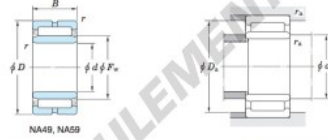

Roulement à rouleaux NA4918-JTEKT - NA4918-JTEKT

<https://www.123roulement.com/roulement-palier/roulement-rouleaux/rouleaux/na4918-jtekt>

Machined ring needle roller bearings **Koyo**
F_w 29 – 37 mm

With inner ring

Boundary dimensions (mm)				Basic load ratings (kN)		Limiting speeds¹⁾ (min⁻¹)		Bearing No.	
F_w	d	D	B	C_r	C_{0r}	Oil lub.	Without inner ring		
105	90	125	35	111.0	238.0	4 400	—		
Mounting dimensions (mm)				(Refer.) Mass (kg)		(Refer.) Applicable inner ring No.			
With inner ring				Without inner ring	With inner ring				
NA4918				96.5	118.5	1	0.695	1.31	IRM9010535

CARACTÉRISTIQUES PRODUIT

Marque	JTEKT
N° Ean13	3663952484105
Diam. intérieur	90 mm
Diam. extérieur	125 mm
Épaisseur	35 mm
Poids	1310 g
Conditionnement	1

contact@123roulement.com

03 59 36 04 90

CRT4 de Lesquin 60 Rue Du Haut De Sainghin 59273 Fretin FRANCE