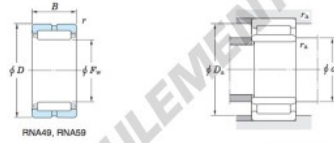

Roulement à rouleaux RNA5918-JTEKT - RNA5918-JTEKT

<https://www.123roulement.com/roulement-palier/roulement-rouleaux/rouleaux/rna5918-jtekt>

Machined ring needle roller bearings Koyo

F_w 29 ~ 37 mm

Without inner ring

Boundary dimensions (mm)				Basic load ratings (kN)		Limiting speeds¹⁾ (min⁻¹)		Bearing No.
F_w	d	D	B	C_r	C_{0r}	Oil lub.	Without inner ring	
105	90	125	46	137.0	311.0	4 400	RNA5918	
Mounting dimensions (mm)				(Refer.) Mass (kg)		(Refer.) Applicable inner ring No.		
With inner ring				Without inner ring	With inner ring			
d_a	D_a	r_a		0.898	1.70	IRM9010546		
max.	max.	max.						
96.5	118.5	1						

CARACTÉRISTIQUES PRODUIT

Marque	JTEKT
N° Ean13	3663952484112
Diam. intérieur	105 mm
Diam. extérieur	125 mm
Épaisseur	46 mm
Poids	898 g
Conditionnement	1

contact@123roulement.com

03 59 36 04 90

CRT4 de Lesquin 60 Rue Du Haut De Sainghin 59273 Fretin FRANCE