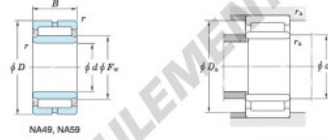

Roulement à rouleaux NA5918-JTEKT - NA5918-JTEKT

<https://www.123roulement.com/roulement-palier/roulement-rouleaux/rouleaux/na5918-jtekt>

Machined ring needle roller bearings **Koyo**
F_w 29 – 37 mm

With inner ring

Boundary dimensions (mm)				Basic load ratings (kN)		Limiting speeds¹⁾ (min⁻¹)		Bearing No.	
F_w	d	D	B	C_r	C_{0r}	Oil lub.	Without inner ring		
105	90	125	46	137.0	311.0	4 400	—		
Mounting dimensions (mm)				(Refer.) Mass (kg)		(Refer.) Applicable inner ring No.			
With inner ring				Without inner ring	With inner ring				
NA5918				96.5	118.5	1	0.898	1.70	IRM9010546

CARACTÉRISTIQUES PRODUIT

Marque	JTEKT
N° Ean13	3663952484129
Diam. intérieur	90 mm
Diam. extérieur	125 mm
Épaisseur	46 mm
Poids	1700 g
Conditionnement	1

contact@123roulement.com

03 59 36 04 90

CRT4 de Lesquin 60 Rue Du Haut De Sainghin 59273 Fretin FRANCE