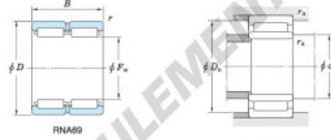

Roulement à rouleaux RNA6918-JTEKT - RNA6918-JTEKT

<https://www.123roulement.com/roulement-palier/roulement-rouleaux/rouleaux/rna6918-jtekt>

Machined ring needle roller bearings ————— **Koyo**
F_w 29 – 37 mm

Without inner ring

Boundary dimensions (mm)				Basic load ratings (kN)		Limiting speeds¹⁾ (min⁻¹)		Bearing No.
F_w	d	D	B	C_r	C_{10r}	Oil lub.	Without inner ring	
105	90	125	63	167.0	403.0	4 400	RNA6918	
Mounting dimensions (mm)				(roller) Mass (kg)		(roller) Applicable inner ring No.		
With inner ring				Without inner ring	With inner ring			
d₁	D₁	r₁		1.21	2.31	IRM9010563		
max.	max.	max.						
96.5	118.5	1						

CARACTÉRISTIQUES PRODUIT

Marque	JTEKT
N° Ean13	3663952484136
Diam. intérieur	105 mm
Diam. extérieur	125 mm
Épaisseur	63 mm
Poids	1210 g
Conditionnement	1

contact@123roulement.com

03 59 36 04 90

CRT4 de Lesquin 60 Rue Du Haut De Sainghin 59273 Fretin FRANCE