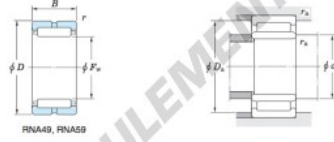

Roulement à rouleaux RNA5924-JTEKT - RNA5924-JTEKT

<https://www.123roulement.com/roulement-palier/roulement-rouleaux/rouleaux/rna5924-jtekt>

Machined ring needle roller bearings ————— Koyo
F_w 29 ~ 37 mm

Without inner ring

Boundary dimensions (mm)				Basic load ratings (kN)		Limiting speeds¹⁾ (min⁻¹)		Bearing No.
F_w	d	D	B	C_r	C₁₀	Oil lub.	Without inner ring	
135	120	165	60	244.0	564.0	3 400	RNA5924	
Mounting dimensions (mm)				(Refer.) Mass (kg)		(Refer.) Applicable inner ring No.		
With inner ring				Without inner ring	With inner ring			
	d₁	D₁	r₁	2.43	3.80	IRM12013560		
	max.	max.	max.					

CARACTÉRISTIQUES PRODUIT

Marque	JTEKT
N° Ean13	3663952484310
Diam. intérieur	135 mm
Diam. extérieur	165 mm
Épaisseur	60 mm
Poids	2430 g
Conditionnement	1

contact@123roulement.com

03 59 36 04 90

CRT4 de Lesquin 60 Rue Du Haut De Sainghin 59273 Fretin FRANCE