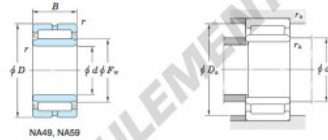

Roulement à rouleaux NA4926-JTEKT - NA4926-JTEKT

<https://www.123roulement.com/roulement-palier/roulement-rouleaux/rouleaux/na4926-jtekt>

Machined ring needle roller bearings Koyo
F_w 29 – 37 mm
With inner ring

Boundary dimensions (mm)					Basic load ratings (kN)		Limiting speeds¹⁾ (min⁻¹)		Bearing No.		
F_w	d	D	B	B₁	C_r	C₁₀	Oil lub.	Grease lub.	Without inner ring	With inner ring	
150	130	180	50	—	225.0	508.0	3 000		—	—	
Mounting dimensions (mm)					(Refer.) Mass (kg)		(Refer.) Applicable inner ring No.				
With inner ring					Without inner ring	With inner ring					
NA4926					138	172	1.5	2.21	3.83	IRM13015050	

CARACTÉRISTIQUES PRODUIT

Marque	JTEKT
N° Ean13	3663952484341
Diam. intérieur	130 mm
Diam. extérieur	180 mm
Épaisseur	50 mm
Poids	3830 g
Conditionnement	1

contact@123roulement.com

03 59 36 04 90

CRT4 de Lesquin 60 Rue Du Haut De Sainghin 59273 Fretin FRANCE