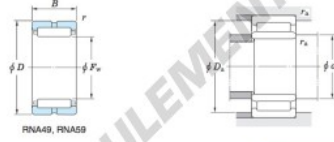

Roulement à rouleaux RNA5926-JTEKT - RNA5926-JTEKT

<https://www.123roulement.com/roulement-palier/roulement-rouleaux/rouleaux/rna5926-jtekt>

Machined ring needle roller bearings Koyo

F_w 29 – 37 mm

Without inner ring

Boundary dimensions (mm)				Basic load ratings (kN)		Limiting speeds¹⁾ (min⁻¹)		Bearing No.
F_w	d	D	B	C_r	C_{10}	Oil lub.	Without inner ring	
150	130	180	67	274.0	655.0	3 000	RNA5926	
Mounting dimensions (mm)				(Refer.) Mass (kg)		(Refer.) Applicable inner ring No.		
With inner ring				Without inner ring	With inner ring			
d_s	D_s	r_s						
138	172	1.5		3.000	5.09		IRM13015067	

CARACTÉRISTIQUES PRODUIT

Marque	JTEKT
N° Ean13	3663952484358
Diam. intérieur	150 mm
Diam. extérieur	180 mm
Épaisseur	67 mm
Poids	3000 g
Conditionnement	1

contact@123roulement.com

03 59 36 04 90

CRT4 de Lesquin 60 Rue Du Haut De Sainghin 59273 Fretin FRANCE