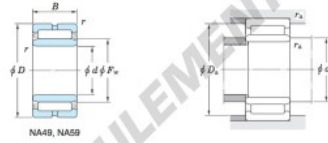

Roulement à rouleaux NA4928-JTEKT - NA4928-JTEKT

<https://www.123roulement.com/roulement-palier/roulement-rouleaux/rouleaux/na4928-jtekt>

Machined ring needle roller bearings
F_w 29 – 37 mm
With inner ring

Boundary dimensions (mm)				Basic load ratings (kN)		Limiting speeds¹⁾ (min⁻¹)		Bearing No.	
F_w	d	D	B	C_r	C_{0r}	Oil lub.	Without inner ring		
160	140	190	50	232.0	540.0	2 800	—		
Mounting dimensions (mm)				(Refer.) Mass (kg)		(Refer.) Applicable inner ring No.			
With inner ring				Without inner ring	With inner ring				
NA4928				148	182	1.5	2.350	4.08	IRM14016050

CARACTÉRISTIQUES PRODUIT

Marque	JTEKT
N° Ean13	3663952484389
Diam. intérieur	140 mm
Diam. extérieur	190 mm
Épaisseur	50 mm
Poids	4080 g
Conditionnement	1

contact@123roulement.com

03 59 36 04 90

CRT4 de Lesquin 60 Rue Du Haut De Sainghin 59273 Fretin FRANCE