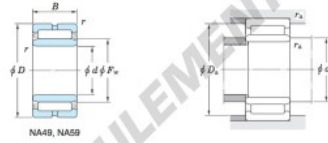

Roulement à rouleaux NA5928-JTEKT - NA5928-JTEKT

<https://www.123roulement.com/roulement-palier/roulement-rouleaux/rouleaux/na5928-jtekt>

Machined ring needle roller bearings Koyo
F_W 29 – 37 mm
With inner ring

Boundary dimensions (mm)				Basic load ratings (kN)		Limiting speeds¹⁾ (min⁻¹)		Bearing No.	
F_w	d	D	B	C_r	C_{0r}	Oil lub.	Without inner ring		
160	140	190	67	283.0	696.0	2 800	—		
Mounting dimensions (mm)				(Refer.) Mass (kg)		(Refer.) Applicable inner ring No.			
With inner ring				Without inner ring	With inner ring				
NA5928				148	182	1.5	3.02	5.42	IRM14016067

CARACTÉRISTIQUES PRODUIT

Marque	JTEKT
N° Ean13	3663952484402
Diam. intérieur	140 mm
Diam. extérieur	190 mm
Épaisseur	67 mm
Poids	5420 g
Conditionnement	1

contact@123roulement.com

03 59 36 04 90

CRT4 de Lesquin 60 Rue Du Haut De Sainghin 59273 Fretin FRANCE