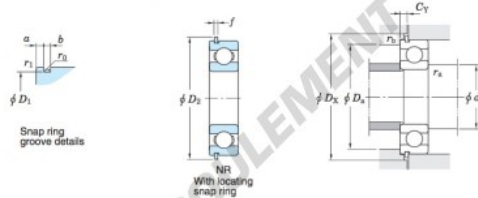

Roulement à bille simple rangée 60-32-NR-JTEKT - 60-32-NR-JTEKT

<https://www.123roulement.com/roulement-palier/roulement-bille/simple-rangee/60-32-nr-jtekt>

Single-row deep groove ball bearings ——— Koyo
snap ring groove type
locating snap ring type

Boundary dimensions (mm)				Basic load ratings (kN)			Factor		Limiting speeds (min ⁻¹)		Bearing No.		
d	D	B	r	C ₁₀	C ₉₀	f ₀	Grease lub.	Oil lub.	With snap ring groove	With locating snap ring	D ₁ max.		
32	58	13	1	15.0	9.15	14.5	12 000	14 000		60/32NR	55.6		

Dimensions of snap ring groove (mm)			Dimensions of locating snap ring (mm)		Mounting dimensions (mm)							(Refer.) Mass (kg)	(Refer.) Bearing No.	
a	b	r ₀	D ₂	f	d ₄	D ₄	D ₅	C _Y	r ₆	r ₇	r ₈	r ₉	r ₁₀	
2.08	1.5	0.4	63.7	1.07	37	53	64.5	2.9	1	0.5	0.127	60/32N		