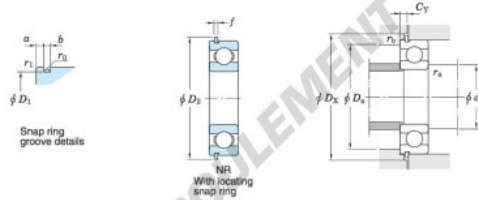

Roulement à bille simple rangée 6008-NR-JTEKT - 6008-NR-JTEKT

<https://www.123roulement.com/roulement-palier/roulement-bille/simple-rangee/6008-nr-jtekt>

Single-row deep groove ball bearings ——— Koyo
snap ring groove type
locating snap ring type

Boundary dimensions (mm)				Basic load ratings (kN)			Factor		Limiting speeds (min ⁻¹)		Bearing No.		D ₁ max.
d	D	B	r	C ₀	C _{10r}	f ₀	Grease lub.	Oil lub.	With snap ring groove	With locating snap ring	6008NR		
40	68	15	1	0.5	16.7	11.5	15.2	10 000	12 000			64.82	

Dimensions of snap ring groove (mm)			Dimensions of locating snap ring (mm)		Mounting dimensions (mm)						(Refer.) Mass (kg)	(Refer.) Bearing No.	
a	b	r ₀	D ₂	f	d _{4a}	D _{4a}	D _{4c}	C _Y	r _{6a}	r _{6b}	r _{6c}	0.192	6008N
2.49	2.05	0.6	74.6	1.65	45	63	76	3.89	1	0.5			