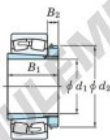

Roulement à rotules sur rouleaux 22234RHAK-H3134-JTEKT - 22234RHAK-H3134-JTEKT

<https://www.123roulement.com/roulement-palier/roulement-rouleaux/rotules/22234rhak-h3134-jtekt>

Boundary dimensions

CARACTÉRISTIQUES PRODUIT

Marque	JTEKT
N° Ean13	3616060791085
Diam. intérieur	150 mm
Diam. extérieur	310 mm
Epaisseur	86 mm
Vitesse limite	1100 rpm
Charge dynamique	1260 kN
Charge statique	1490 kN
Conditionnement	1

contact@123roulement.com

03 59 36 04 90

CRT4 de Lesquin 60 Rue Du Haut De Sainghin 59273 Fretin FRANCE