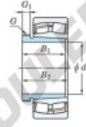

Roulement à rotules sur rouleaux 24140RHAK30-AH24140-JTEKT - 24140RHAK30-AH24140-JTEKT

<https://www.123roulement.com/roulement-palier/roulement-rouleaux/rotules/24140rhak30-ah24140-jtekt>

Boundary dimensions

CARACTÉRISTIQUES PRODUIT

Marque	JTEKT
N° Ean13	3616060793942
Diam. intérieur	190 mm
Diam. extérieur	340 mm
Epaisseur	140 mm
Vitesse limite	990 rpm
Charge dynamique	2000 kN
Charge statique	2970 kN
Conditionnement	1

contact@123roulement.com

03 59 36 04 90

CRT4 de Lesquin 60 Rue Du Haut De Sainghin 59273 Fretin FRANCE