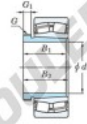

Roulement à rotules sur rouleaux
24144RHAK-AH24144-JTEKT - 24144RHAK-AH24144-JTEKT
<https://www.123roulement.com/roulement-palier/roulement-rouleaux/rotules/24144rhak-ah24144-jtekt>

Boundary dimensions

CARACTÉRISTIQUES PRODUIT

Marque	JTEKT
N° Ean13	3616060794093
Diam. intérieur	200 mm
Diam. extérieur	370 mm
Epaisseur	150 mm
Vitesse limite	880 rpm
Charge dynamique	2330 kN
Charge statique	3550 kN
Conditionnement	1

contact@123roulement.com

03 59 36 04 90

CRT4 de Lesquin 60 Rue Du Haut De Sainghin 59273 Fretin FRANCE